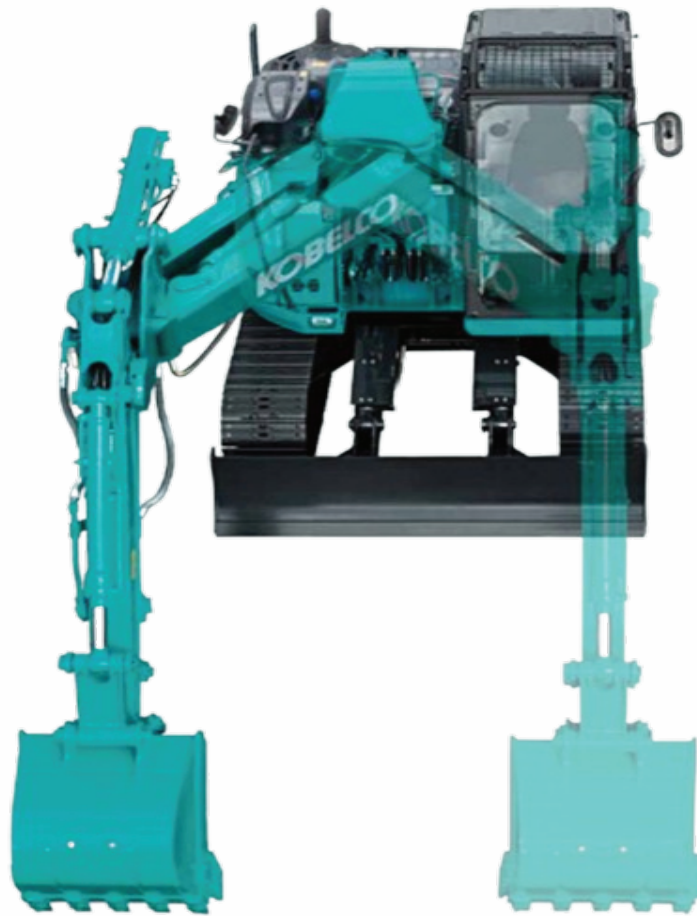

Knuckle Boom Solution

Red Edge Resources, in partnership with Hemisphere, stands out as a limited provider in Australia capable of supporting knuckle booms in the realm of machine control.

Our expertise and technological capabilities enable us to cater to a wide range of requirements, whether it involves a single or twin arm knuckle boom. This specialisation underscores our commitment to offering comprehensive and versatile solutions in the field of machine control.